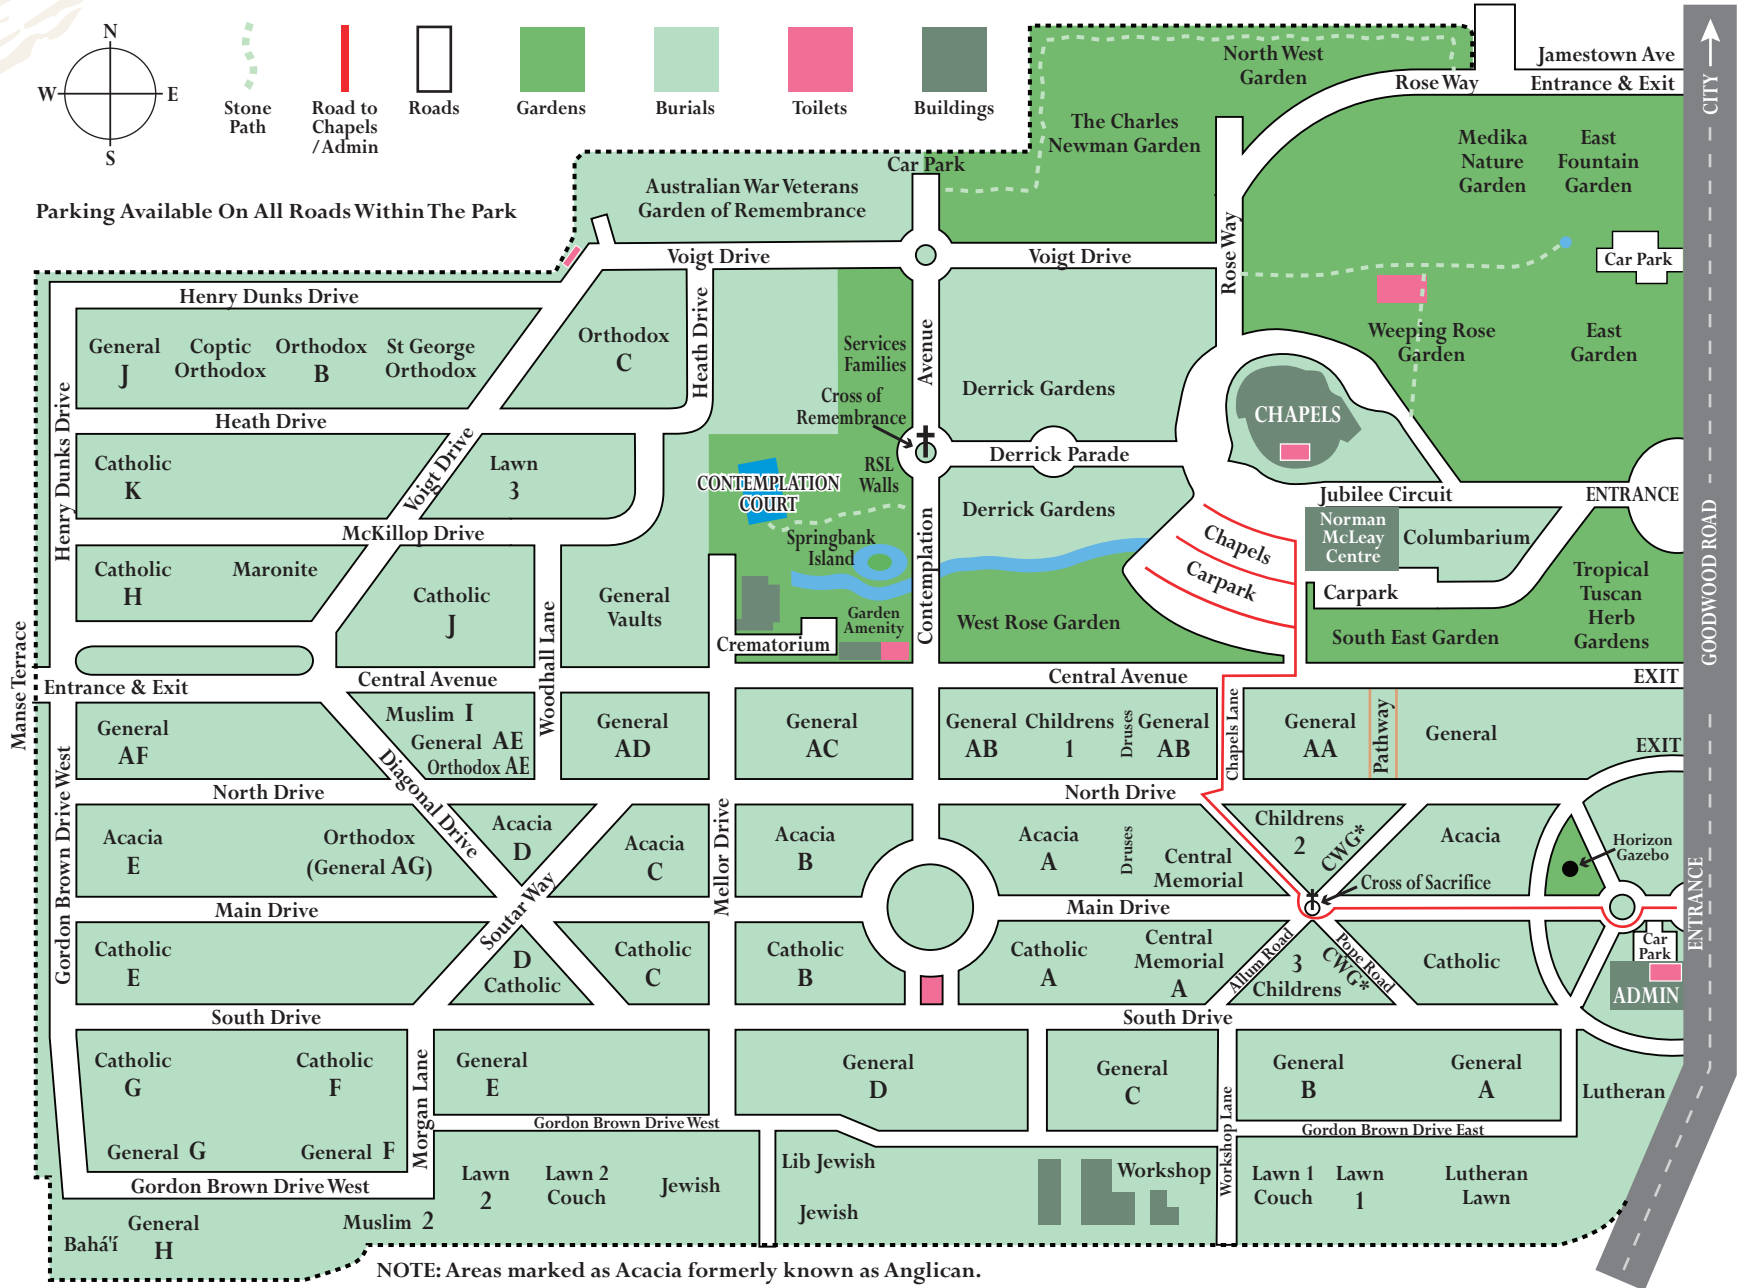

CENTENNIAL PARK
CEMETERY AUTHORITY
 760 Goodwood Road, Pasadena,
 South Australia 5042
 Telephone: (08) 8276 6011
 Facsimile: (08) 8275 2266
 Email: inquiry@centpark.org.au
 Website: www.centennialpark.org

Parking Available On All Roads Within The Park

NOTE: Areas marked as Acacia formerly known as Anglican.

To find a grave, locate the path number at the edge of each roadway within an individual section. Each grave is numbered with a disk set into the concrete foundation of the headstone.